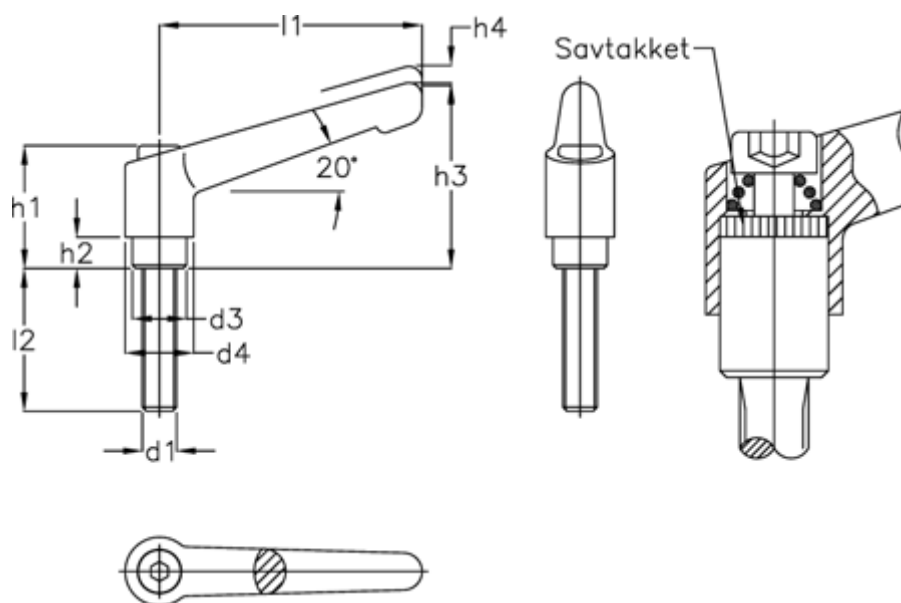

Article number: 205009741

Description: E+G Adjustable hand lever
GN 300.1-63-M8-40-SR - grey RAL 9006

Measures

d1 = M 8
d3 = 13.5
d4 = 17.5
h1 = 31.0
h2 = 6.5
h3 = 45
h4 = 4.0
l1 = 63

l2 = 32